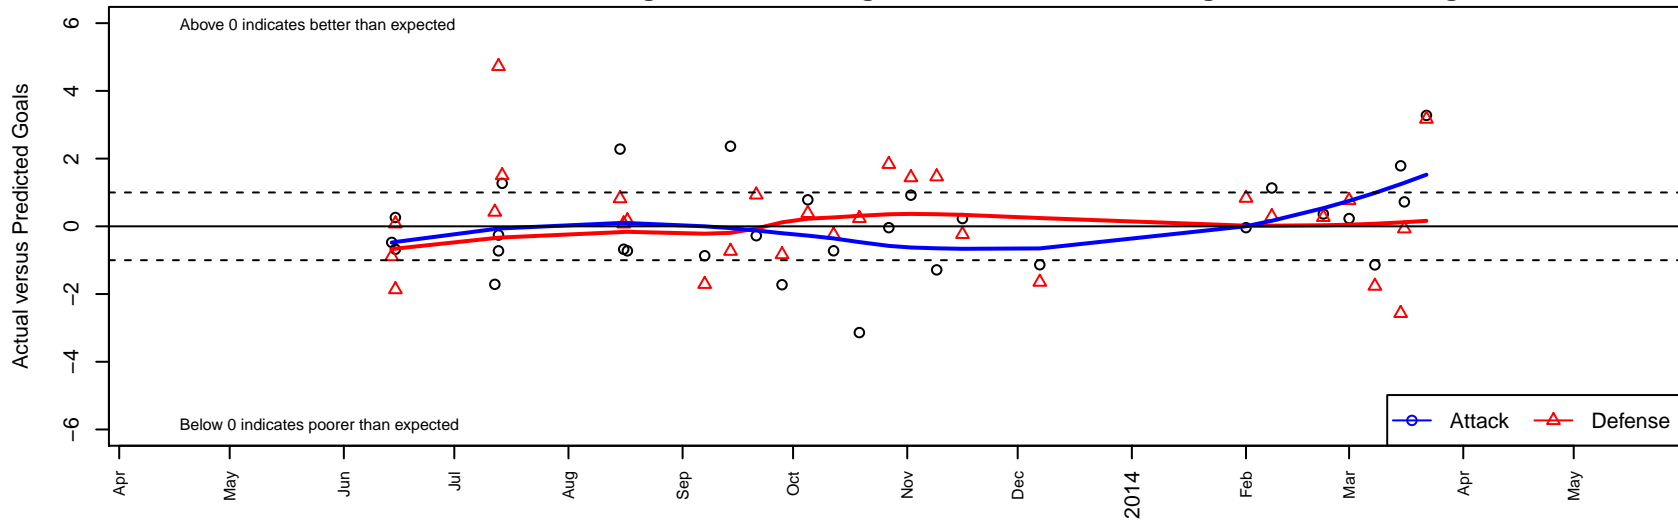

RSA Elite White B01

South Hill SC
 Puyallup, WA
 B01 total strength=394
 attack=0.35 defense=0.17
 fall league = PSPL Copa U12, Spr PSPL Copa
 notes= vallone 2013
 alt names used:
 RSA Elite White
 RSA Elite B01 – Vallone
 RAINIER SA RSA 01 ELITE WHITE (WA)
 RSA Elite B01–Vallone
 RSA Elite B01– Vallone

Venues played:
 Shoreline Classic BU12
 King of the Hill Cascade U12
 Bigfoot Silver U12
 PSPL Copa U12
 Spr PSPL Copa U12

RSA Elite White B01
 Dots are actual minus expected GF (blue circles) and GA (red triangles).
 Blue line is smoothed change in attack strength. Red is smoothed change in defense strength.